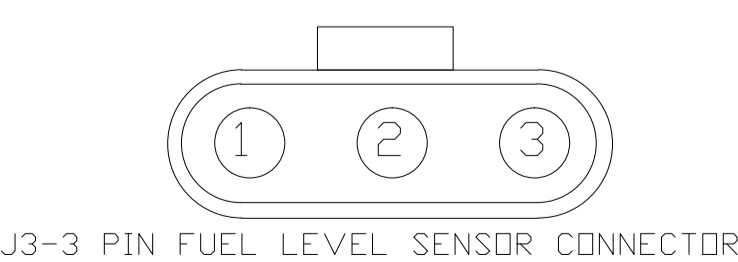

GEN-SET MODEL : A350SS
 ENGINE MODEL : DC13 084A
 CONTROLLER MODEL: DSE-7420MKII
 VOLTAGE: 208V 3P
 FERQUENCY: 60_Hz
 FULL LOAD CURRENT: 972_A

Item	Name	Date	Item	Name	Date
Designer	3288	2022-11-07	Checked	0757	
Proofread	1278		Approved	0746	
Drq.No	1000035728A350SS		Sheet	1/3	Edition 1.0

ECU C4001 CONNECTOR

WIRING NO.	TERMINAL NO.
88	1
00A	2
90	3
89	4
00B	5
72	6
73	7
86	8

ECU C4002 CONNECTOR

WIRING NO.	TERMINAL NO.
93	1
00C	2
92	3
/	4
00D	5
91	6

ECU C4071 CONNECTOR

WIRING NO.	TERMINAL NO.
94	1
00E	2
84	3
85	4

SW1: DC POWER SWITCH
 EMER.: EMERGENCY STOP
 ALT: ALTERNATOR
 SM: START MOTOR
 CB: CIRCUIT BREAKER
 AVR: AUTOMATIC VOLTAGE REGULATOR
 ATS: AUTOMATIC TRANSFER SWITCH

Item	Name	Date	Item	Name	Date
Designer	3288	2022-11-07	Checked	0757	
Proofread	1278		Approved	0746	
Dwg.No	1000035728A350SS		Sheet	2/3	Edition 1.0