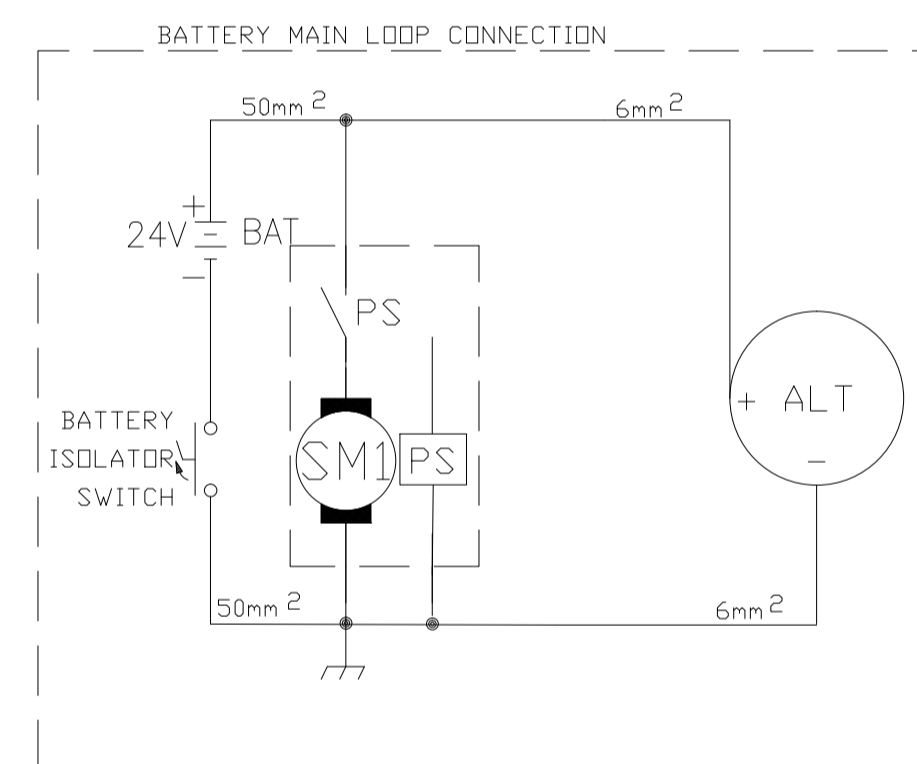

GEN-SET MODEL : A350SS
 ENGINE MODEL : DC13 084A
 CONTROLLER MODEL: DSE-7420MKII
 VOLTAGE: 208V 3P
 FERQUENCY: 60_Hz
 FULL LOAD CURRENT: 972_A

Item	Name	Date	Item	Name	Date
Designer	3288	2022-11-07	Checked	0757	
Proofread	1278		Approved	0746	
Drq.No	1000035728A350SS		Sheet	1/3	Edition 1.0

ECU C4001 CONNECTOR

WIRING NO.	TERMINAL NO.
88	1
00A	2
90	3
89	4
00B	5
72	6
73	7
86	8

ECU C4002 CONNECTOR

WIRING NO.	TERMINAL NO.
93	1
00C	2
92	3
/	4
00D	5
91	6

ECU C4071 CONNECTOR

WIRING NO.	TERMINAL NO.
94	1
00E	2
84	3
85	4

SW1: DC POWER SWITCH
 EMER.: EMERGENCY STOP
 ALT: ALTERNATOR
 SM: START MOTOR
 CB: CIRCUIT BREAKER
 AVR: AUTOMATIC VOLTAGE REGULATOR
 ATS: AUTOMATIC TRANSFER SWITCH

Item	Name	Date	Item	Name	Date
Designer	3288	2022-11-07	Checked	0757	
Proofread	1278		Approved	0746	
Dwg.No	1000035728A350SS		Sheet	2/3	Edition 1.0