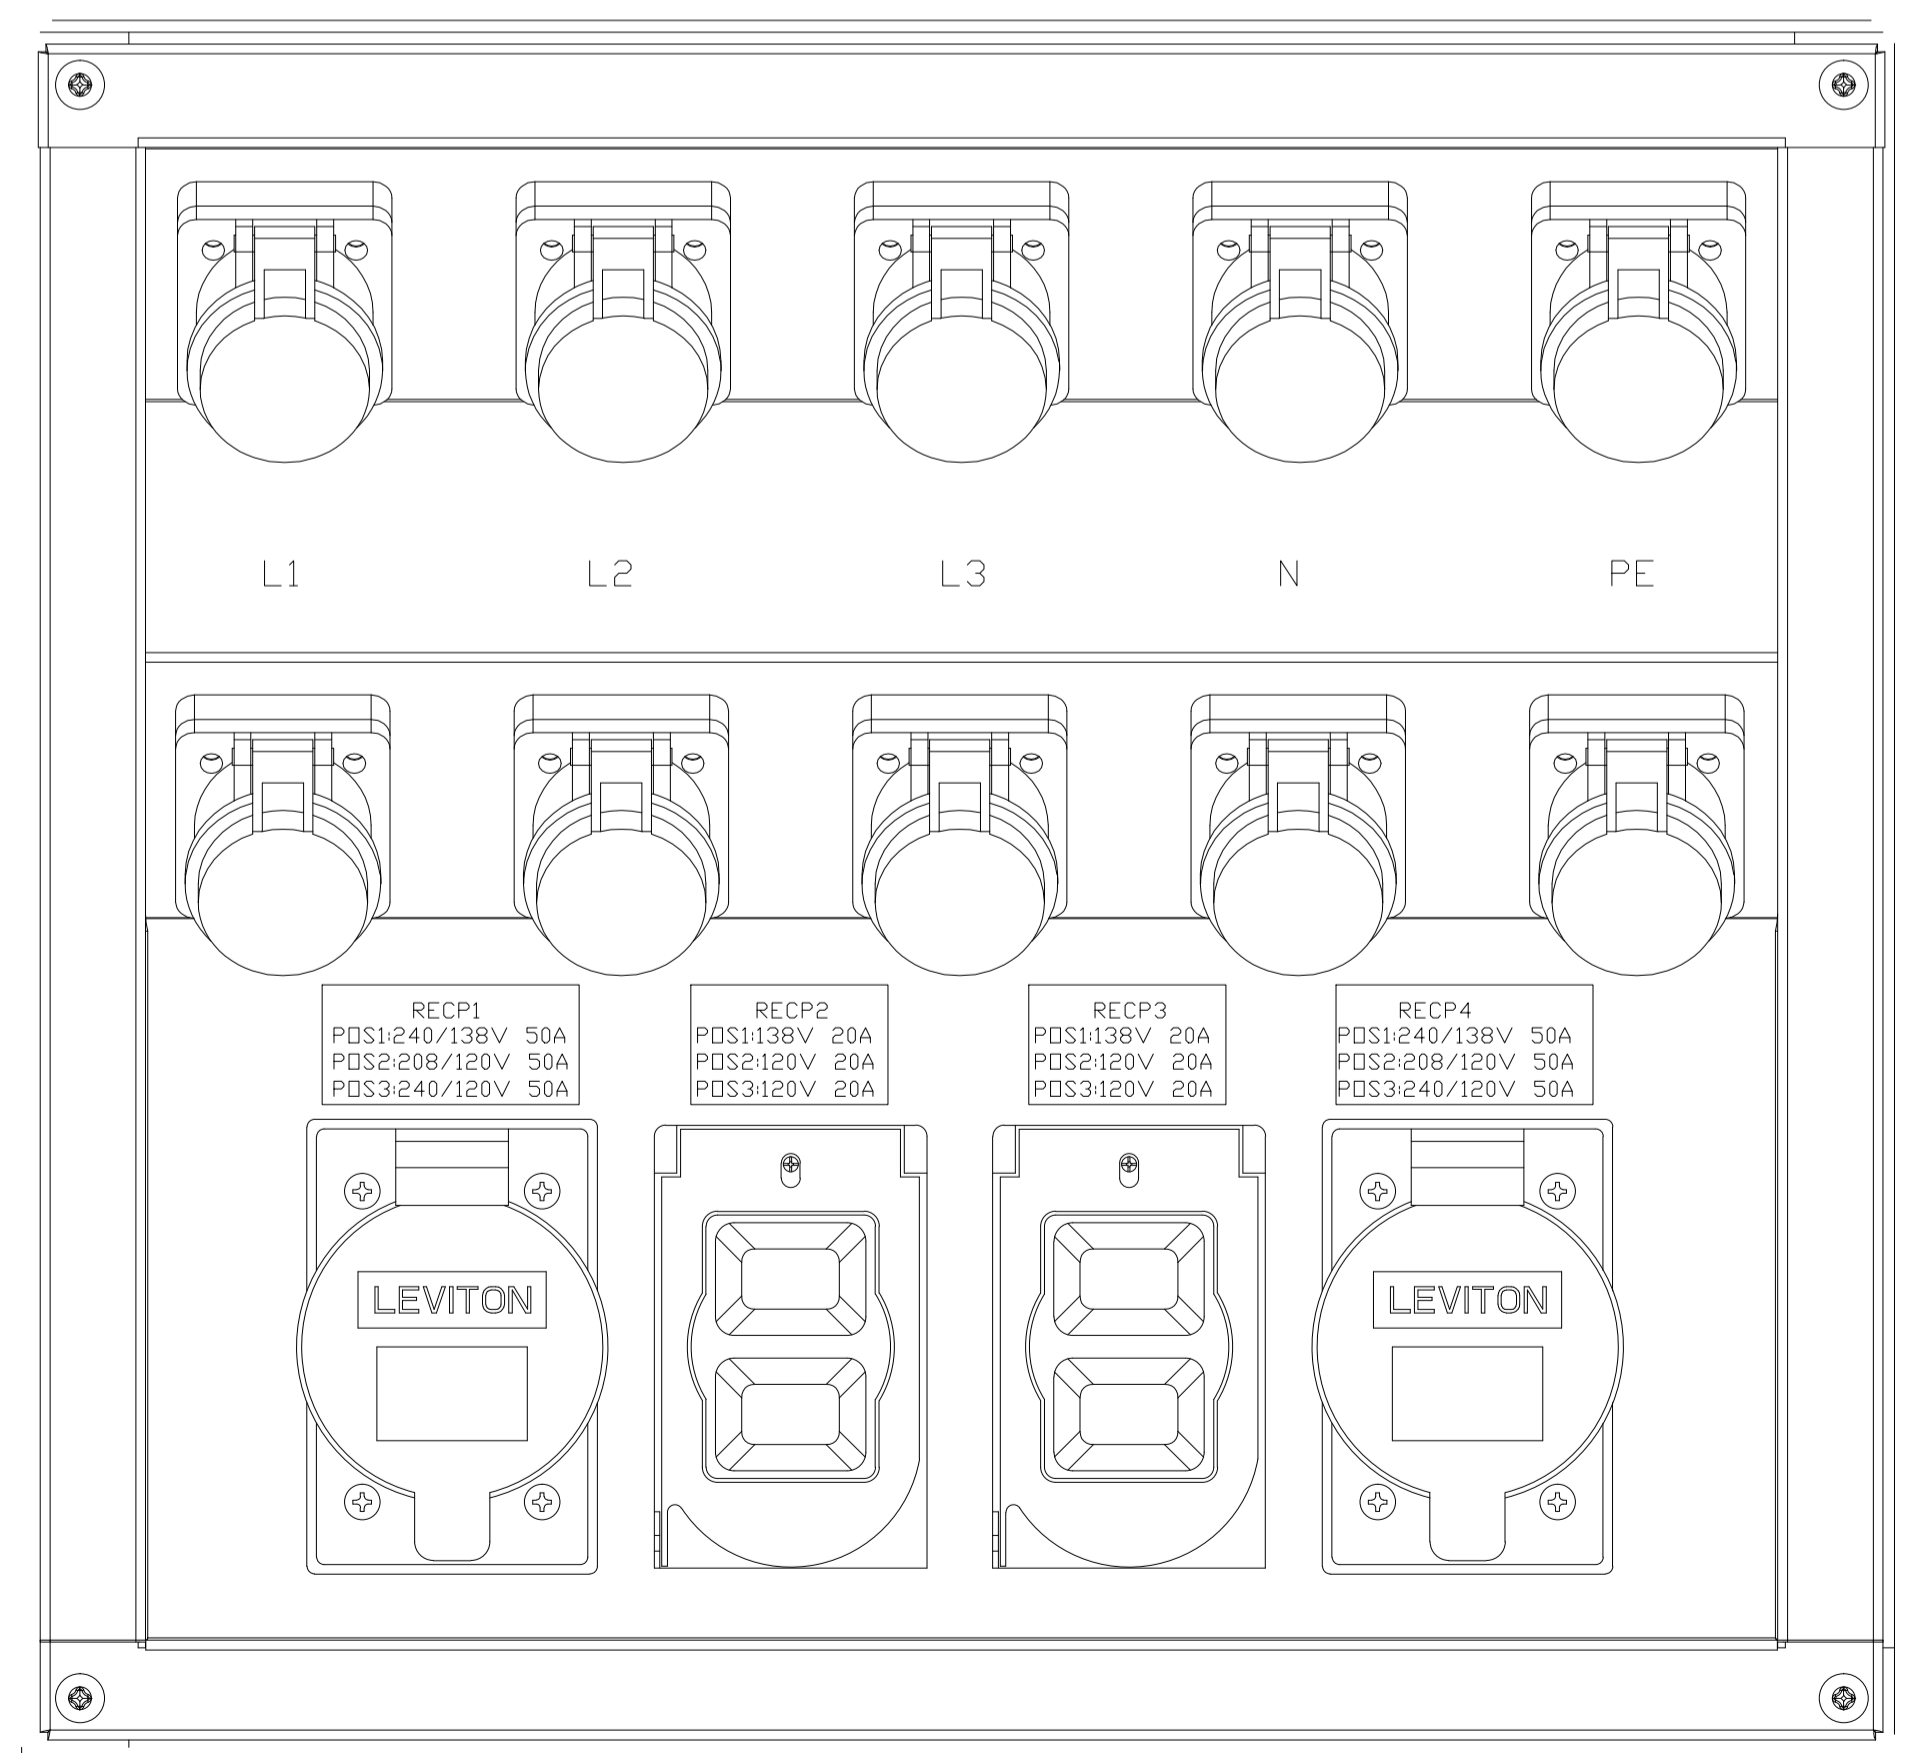

Item	Name	Date	Item	Name	Date
Designer	3288	2022-11-07	Checked	0757	
Proofread	1278		Approved	0746	
Drq.No	1000035728A350SS		Sheet	3/3	Edition 1.0