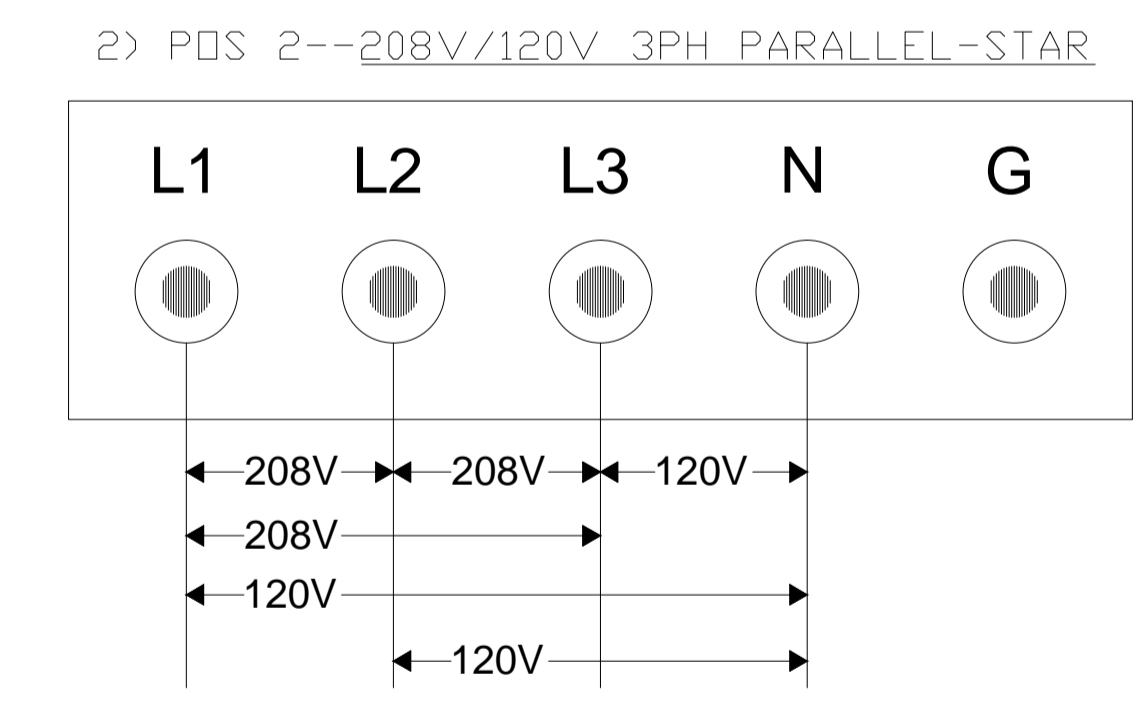

Item	Name	Date	Item	Name	Date
Designer	3288	2022-11-07	Checked	0757	
Proofread	1278		Approved	0746	
Drq.No	1000035728A350SS		Sheet	3/3	Edition 1.0