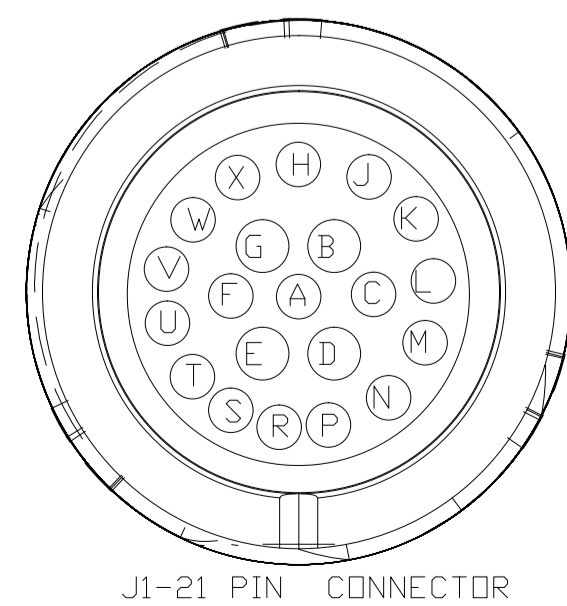

GEN-SET MODEL : A350SS
 ENGINE MODEL : DC13 084A
 CONTROLLER MODEL: DSE-7420MKII
 VOLTAGE: 208V 3P
 FERQUENCY: 60_Hz
 FULL LOAD CURRENT: 972_A

Item	Name	Date	Item	Name	Date
Designer	3288	2022-11-07	Checked	0757	
Proofread	1278		Approved	0746	
Drq.No	1000035728A350SS		Sheet	1/3	Edition 1.0

ECU C4001 CONNECTOR

WIRING NO.	TERMINAL NO.
88	1
00A	2
90	3
89	4
00B	5
72	6
73	7
86	8

ECU C4002 CONNECTOR

WIRING NO.	TERMINAL NO.
93	1
00C	2
92	3
/	4
00D	5
91	6

ECU C4071 CONNECTOR

WIRING NO.	TERMINAL NO.
94	1
00E	2
84	3
85	4

SW1: DC POWER SWITCH
 EMER.: EMERGENCY STOP
 ALT: ALTERNATOR
 SM: START MOTOR
 CB: CIRCUIT BREAKER
 AVR: AUTOMATIC VOLTAGE REGULATOR
 ATS: AUTOMATIC TRANSFER SWITCH

Item	Name	Date	Item	Name	Date
Designer	3288	2022-11-07	Checked	0757	
Proofread	1278		Approved	0746	
Dwg.No	1000035728A350SS		Sheet	2/3	Edition 1.0