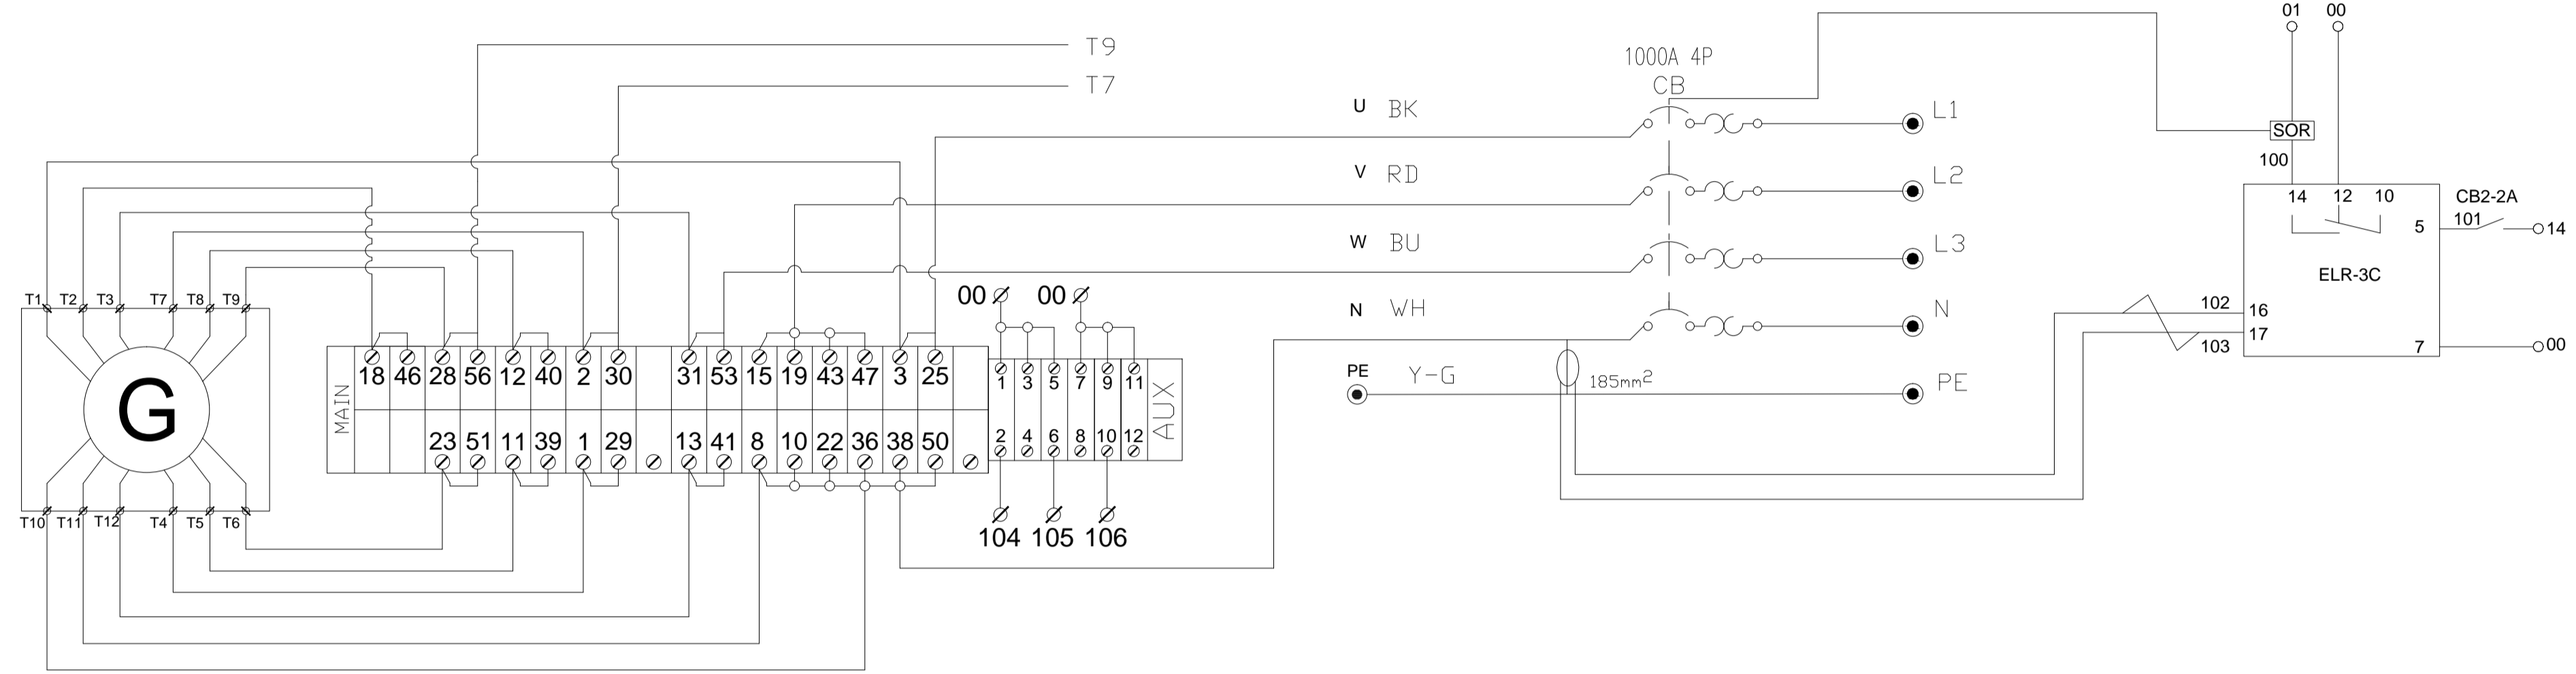

Item	Name	Date	Item	Name	Date
Designer	3288	2022-11-07	Checked	0757	
Proofread	1278		Approved	0746	
Drq.No	1000035728A350SS		Sheet	3/3	Edition 1.0