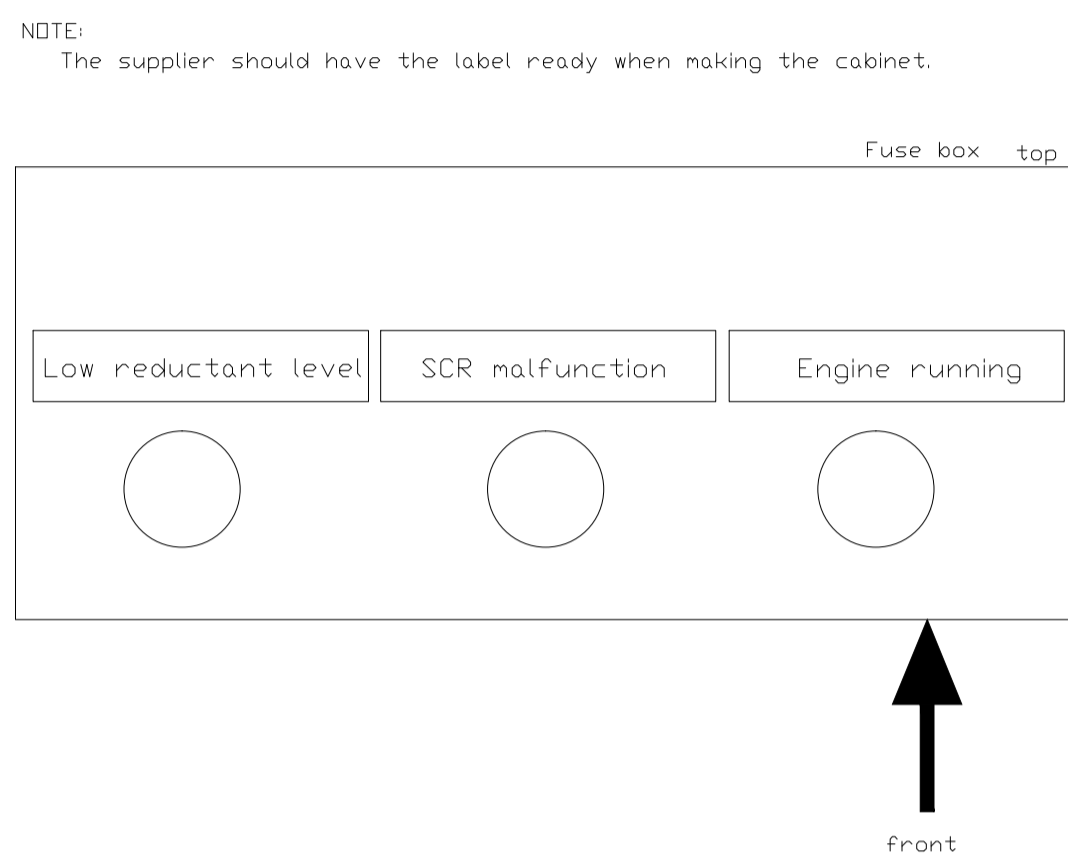

GEN-SET MODEL : A350SS
 ENGINE MODEL : DC13 084A
 CONTROLLER MODEL: DSE-7420MKII
 VOLTAGE: 208V 3P
 FERQUENCY: 60_Hz
 FULL LOAD CURRENT: 972_A

Item	Name	Date	Item	Name	Date
Designer	3288	2022-11-07	Checked	0757	
Proofread	1278		Approved	0746	
Drq.No	1000035728A350SS		Sheet	1/3	Edition 1.0