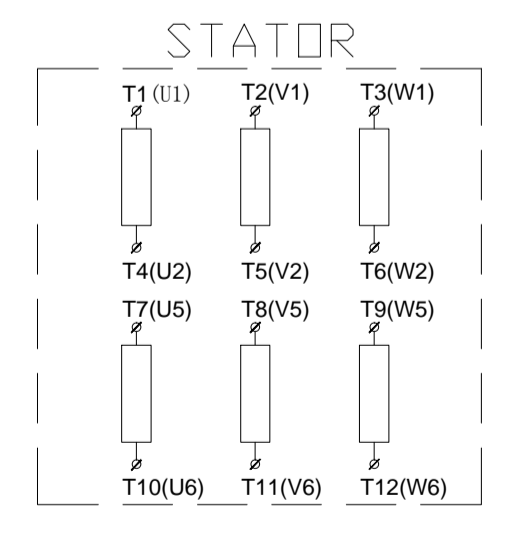

Item	Name	Date	Item	Name	Date
Designer	3288	2022-11-07	Checked	0757	
Proofread	1278		Approved	0746	
Drq.No	1000035728A350SS		Sheet	3/3	Edition 1.0