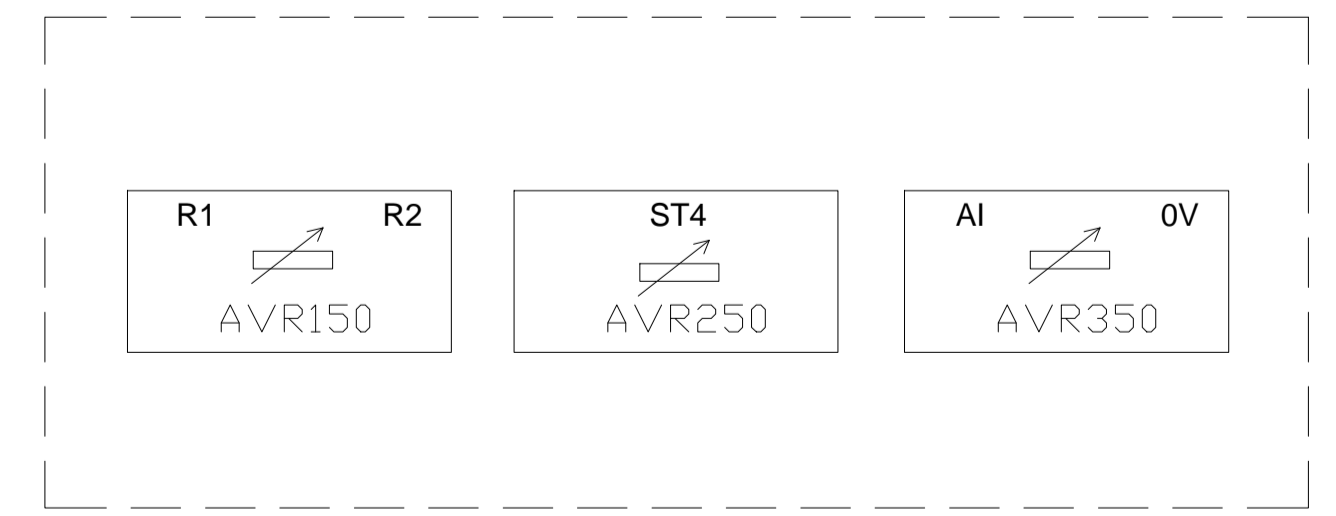

Item	Name	Date	Item	Name	Date
Designer	3288	2022-11-07	Checked	0757	
Proofread	1278		Approved	0746	
Drq.No	1000035728A350SS		Sheet	3/3	Edition 1.0