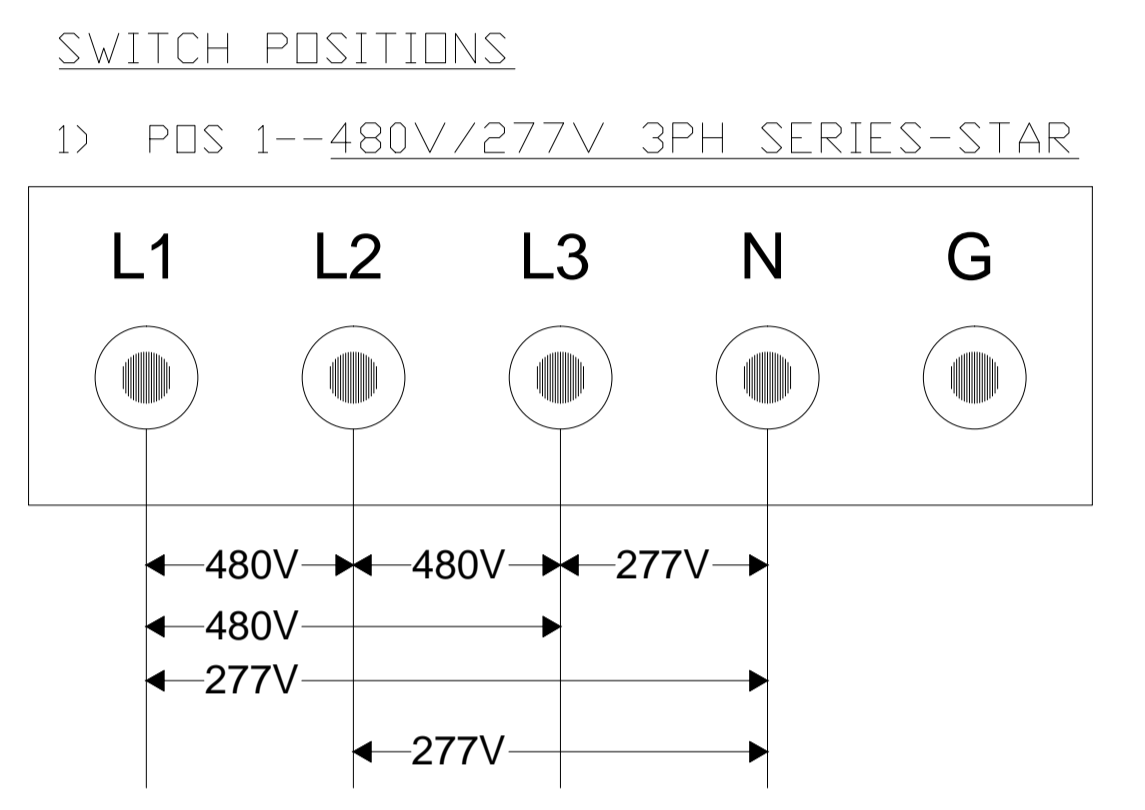

Item	Name	Date	Item	Name	Date
Designer	3288	2022-11-07	Checked	0757	
Proofread	1278		Approved	0746	
Drq.No	1000035728A350SS		Sheet	3/3	Edition 1.0