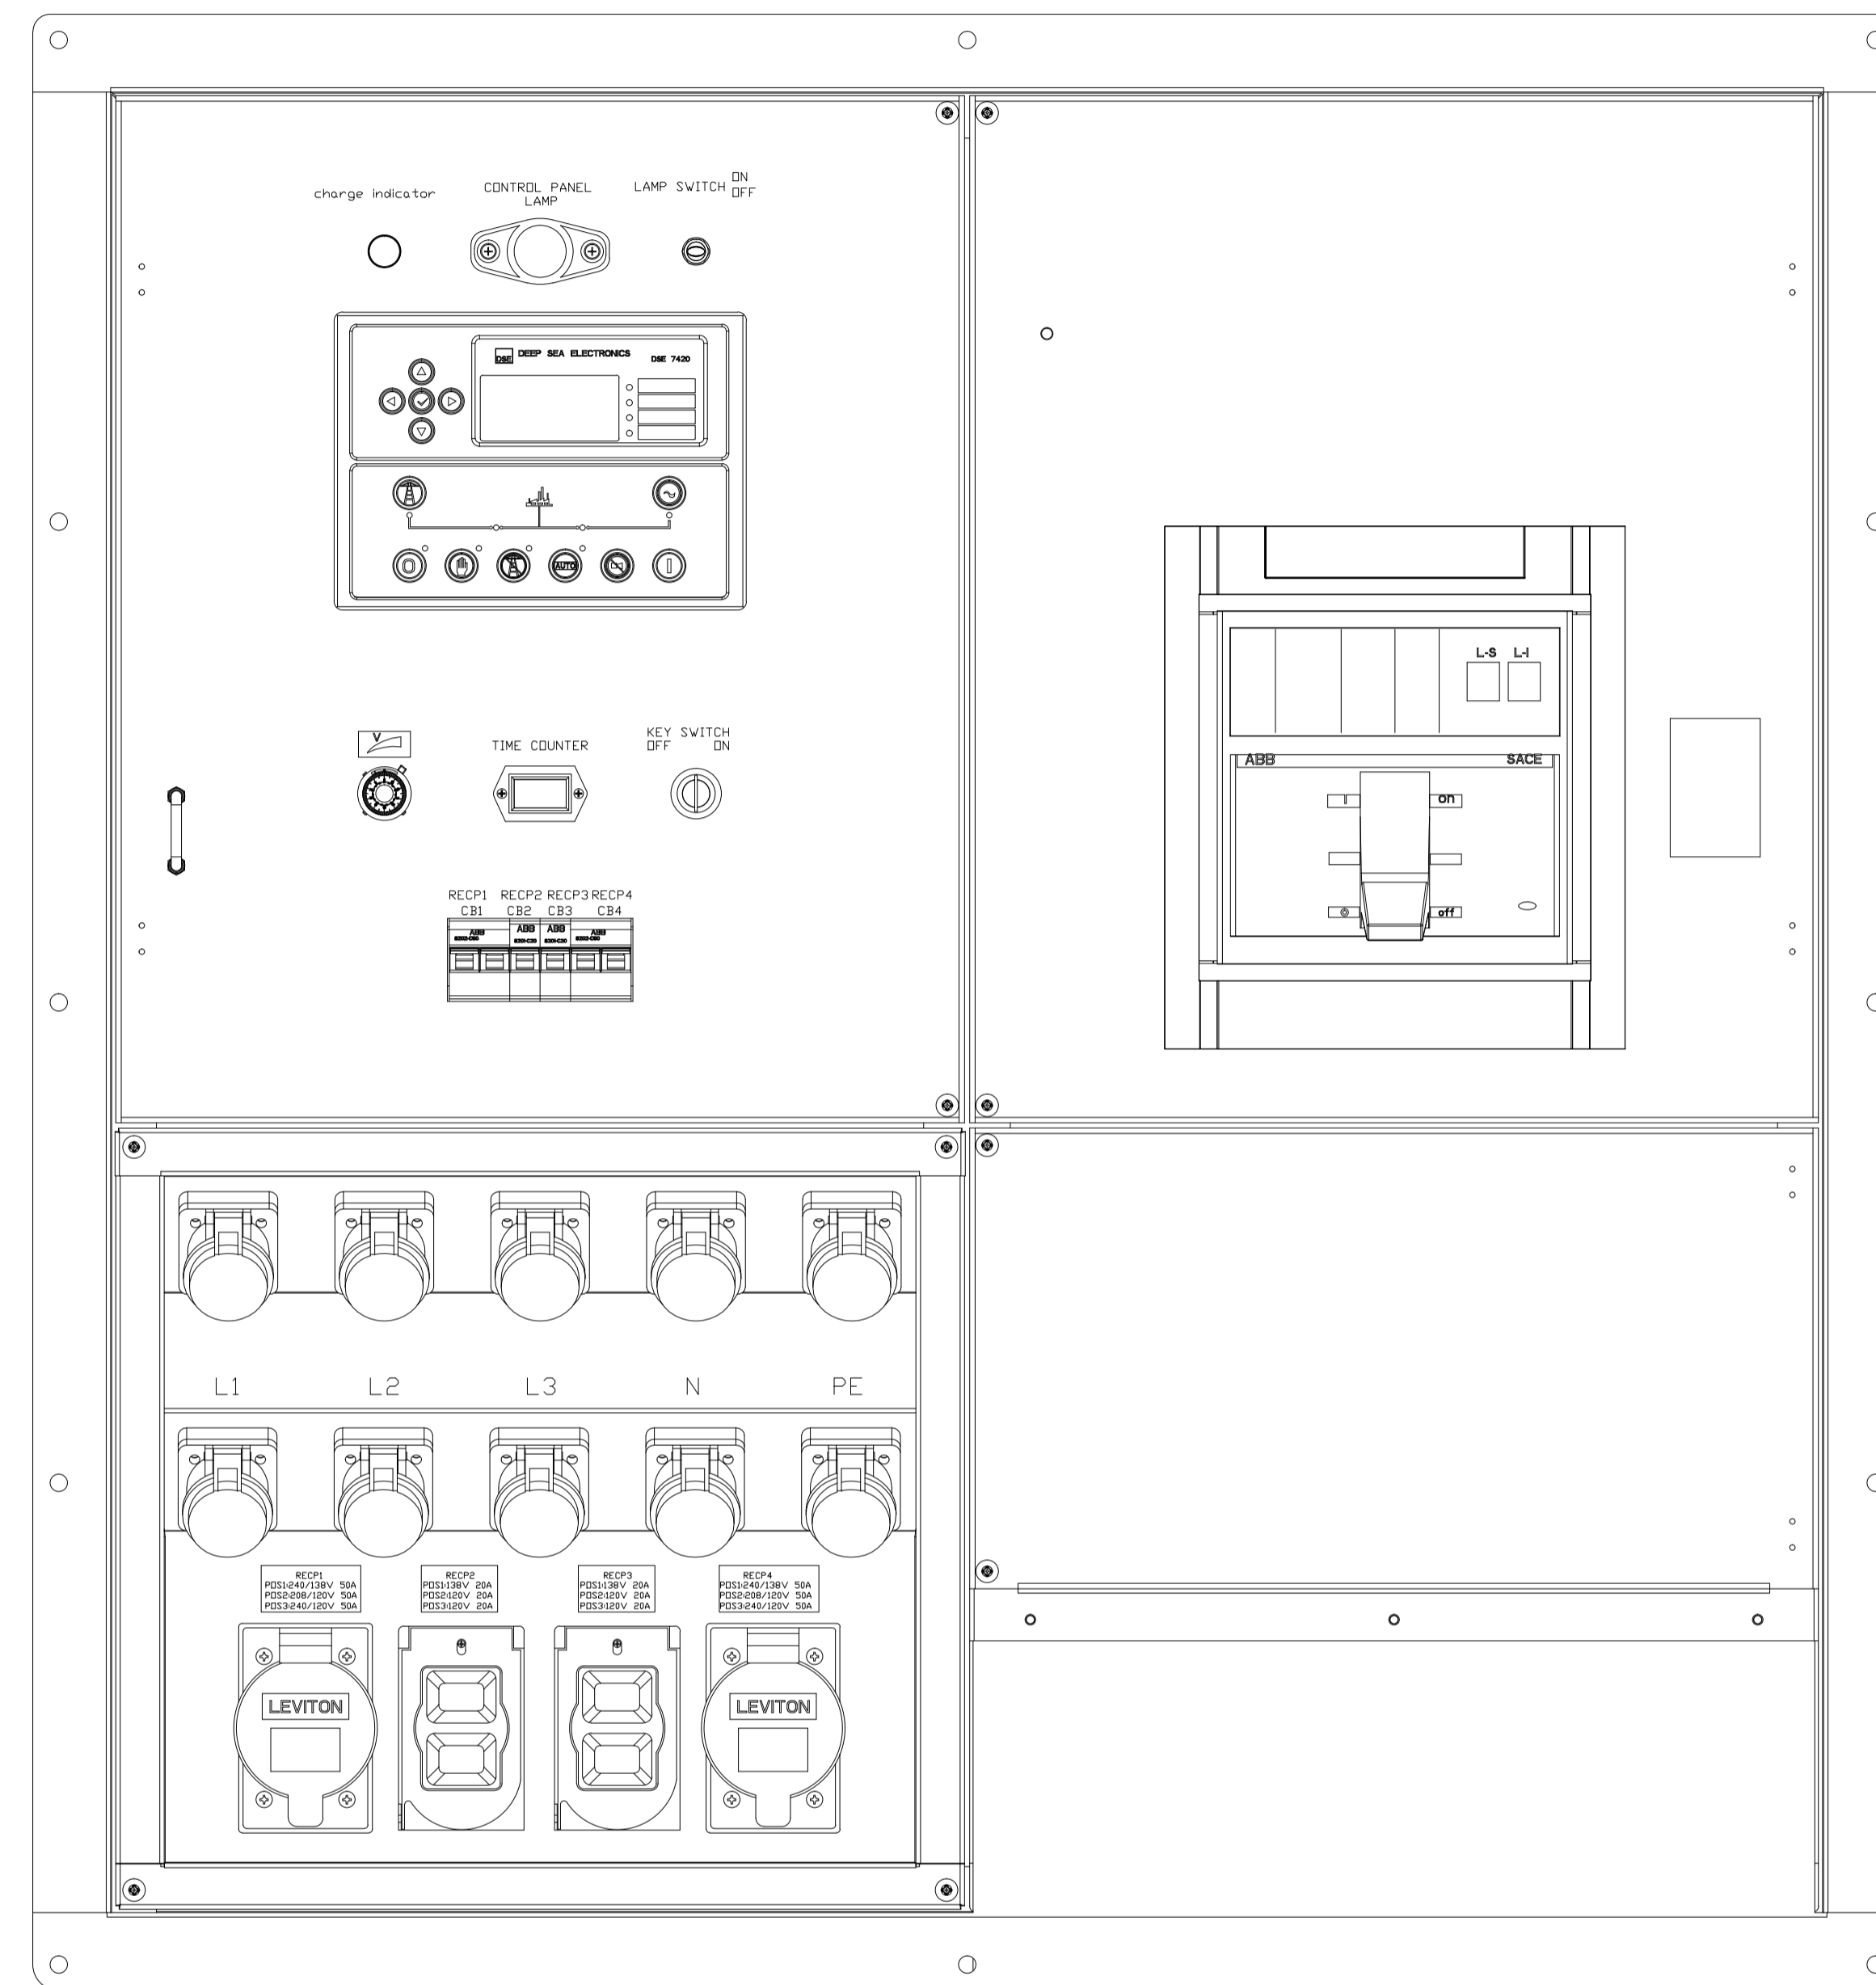

Item	Name	Date	Item	Name	Date
Designer	3288	2022-11-07	Checked	0757	
Proofread	1278		Approved	0746	
Dwg.No	1000035728A350SS		Sheet	2/3	Edition 1.0

POWERink
Power Systems