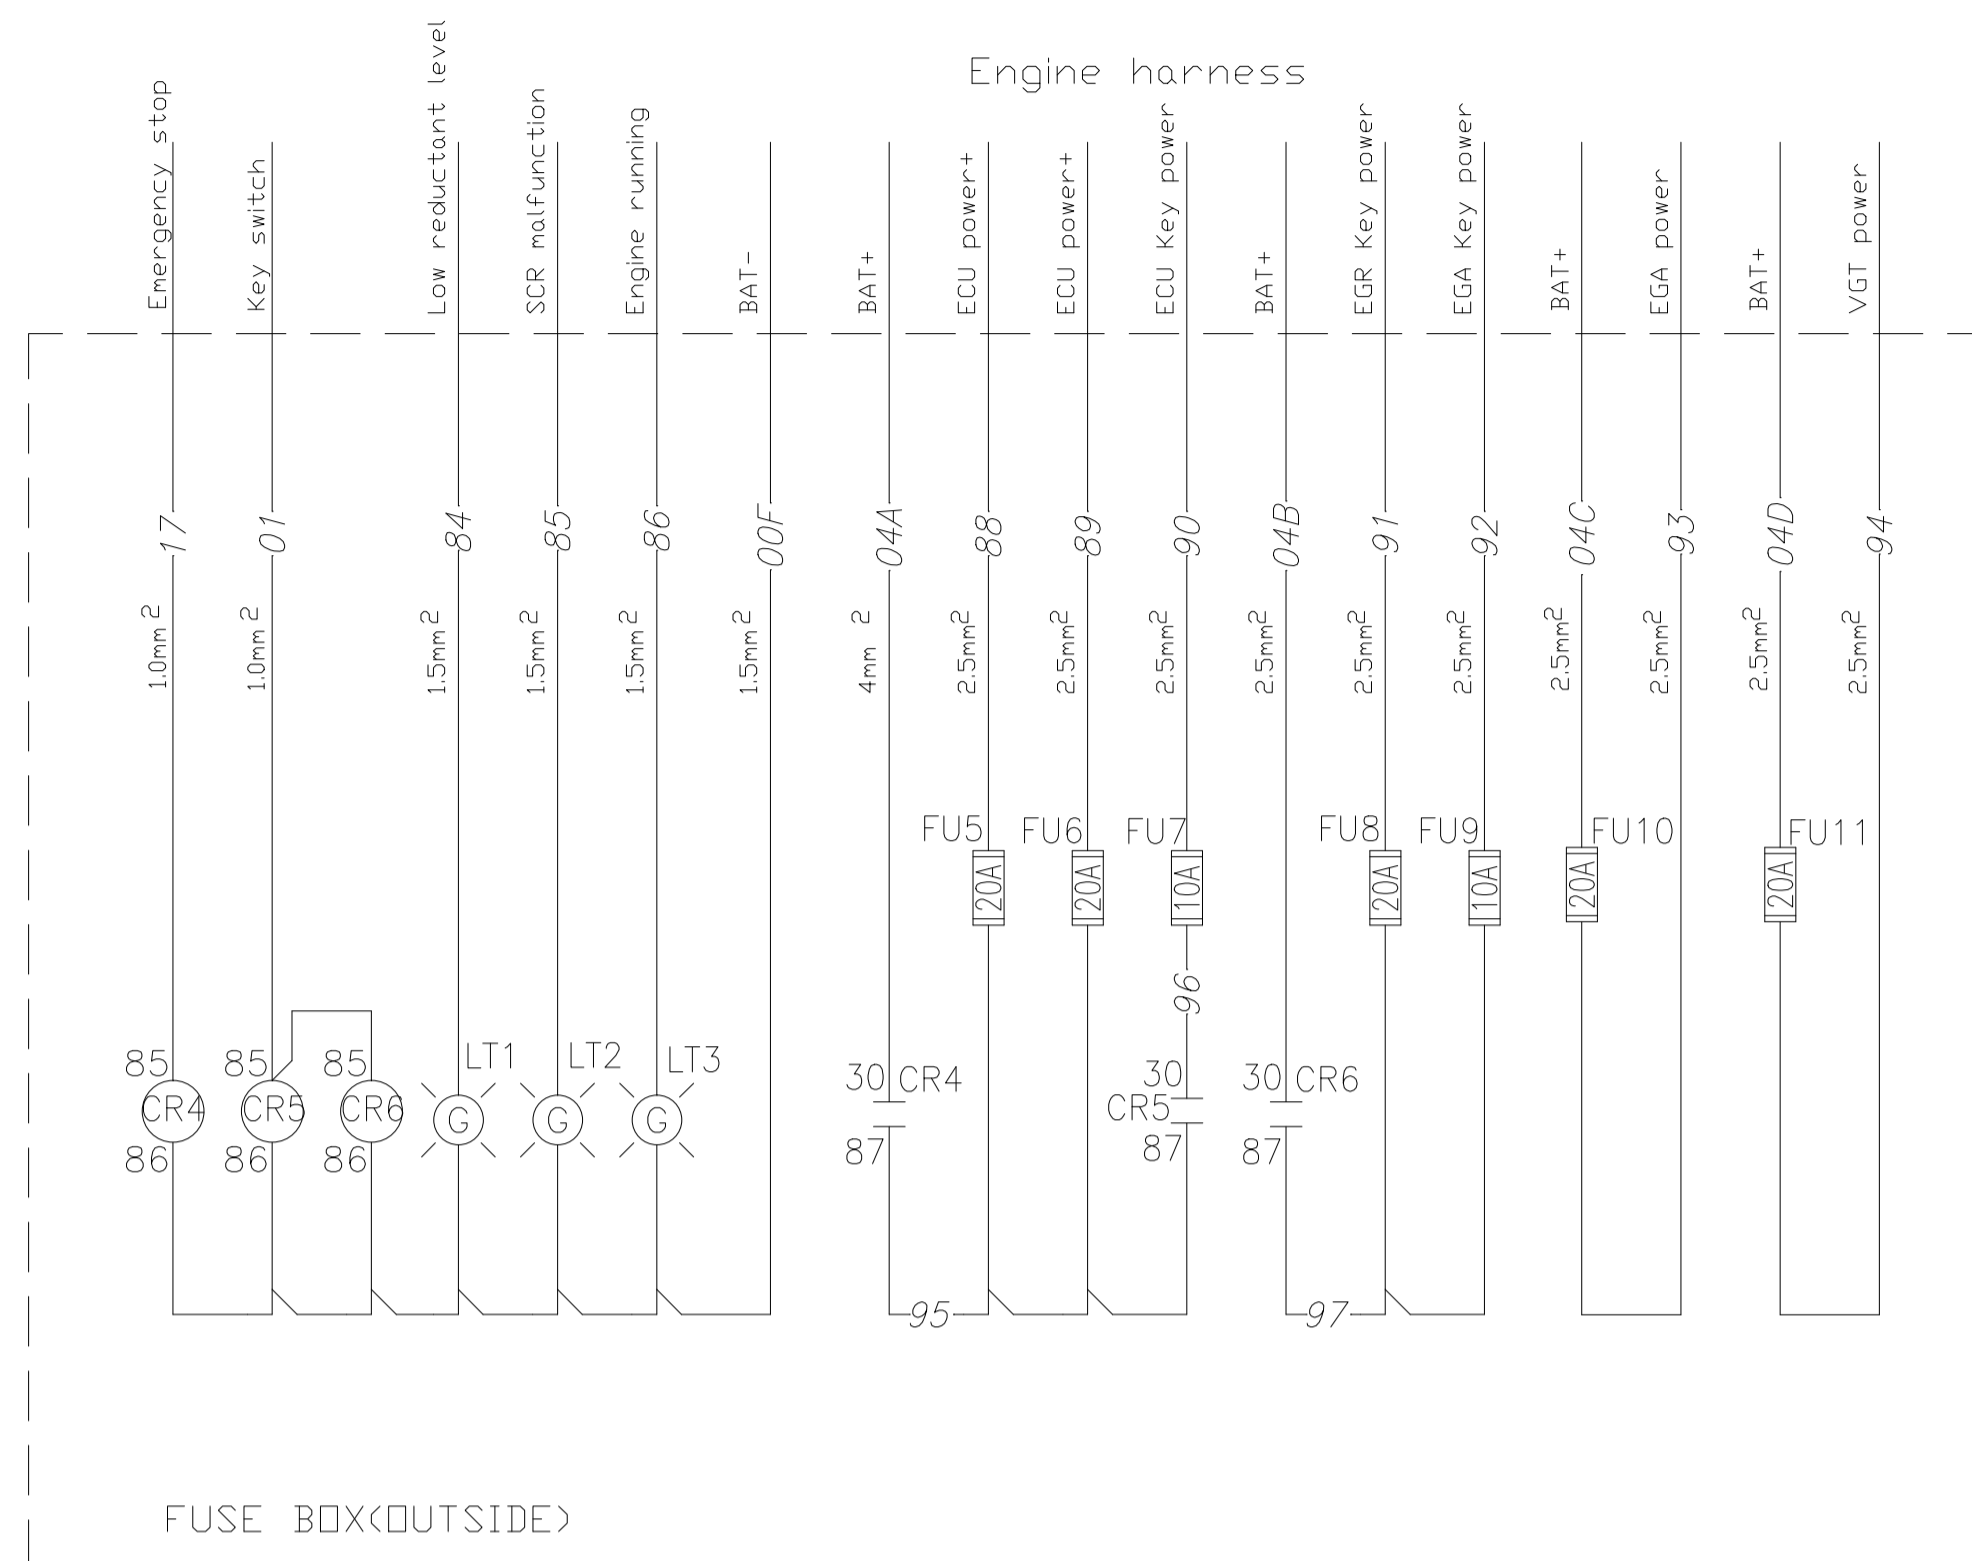

GEN-SET MODEL : A350SS
 ENGINE MODEL : DC13 084A
 CONTROLLER MODEL: DSE-7420MKII
 VOLTAGE: 208V 3P
 FERQUENCY: 60_Hz
 FULL LOAD CURRENT: 972_A

Item	Name	Date	Item	Name	Date
Designer	3288	2022-11-07	Checked	0757	
Proofread	1278		Approved	0746	
Drq.No	1000035728A350SS		Sheet	1/3	Edition 1.0

ECU C4001 CONNECTOR

WIRING NO.	TERMINAL NO.
88	1
00A	2
90	3
89	4
00B	5
72	6
73	7
86	8

ECU C4002 CONNECTOR

WIRING NO.	TERMINAL NO.
93	1
00C	2
92	3
/	4
00D	5
91	6

ECU C4071 CONNECTOR

WIRING NO.	TERMINAL NO.
94	1
00E	2
84	3
85	4

SW1: DC POWER SWITCH
 EMER.: EMERGENCY STOP
 ALT: ALTERNATOR
 SM: START MOTOR
 CB: CIRCUIT BREAKER
 AVR: AUTOMATIC VOLTAGE REGULATOR
 ATS: AUTOMATIC TRANSFER SWITCH

Item	Name	Date	Item	Name	Date
Designer	3288	2022-11-07	Checked	0757	
Proofread	1278		Approved	0746	
Dwg.No	1000035728A350SS		Sheet	2/3	Edition 1.0