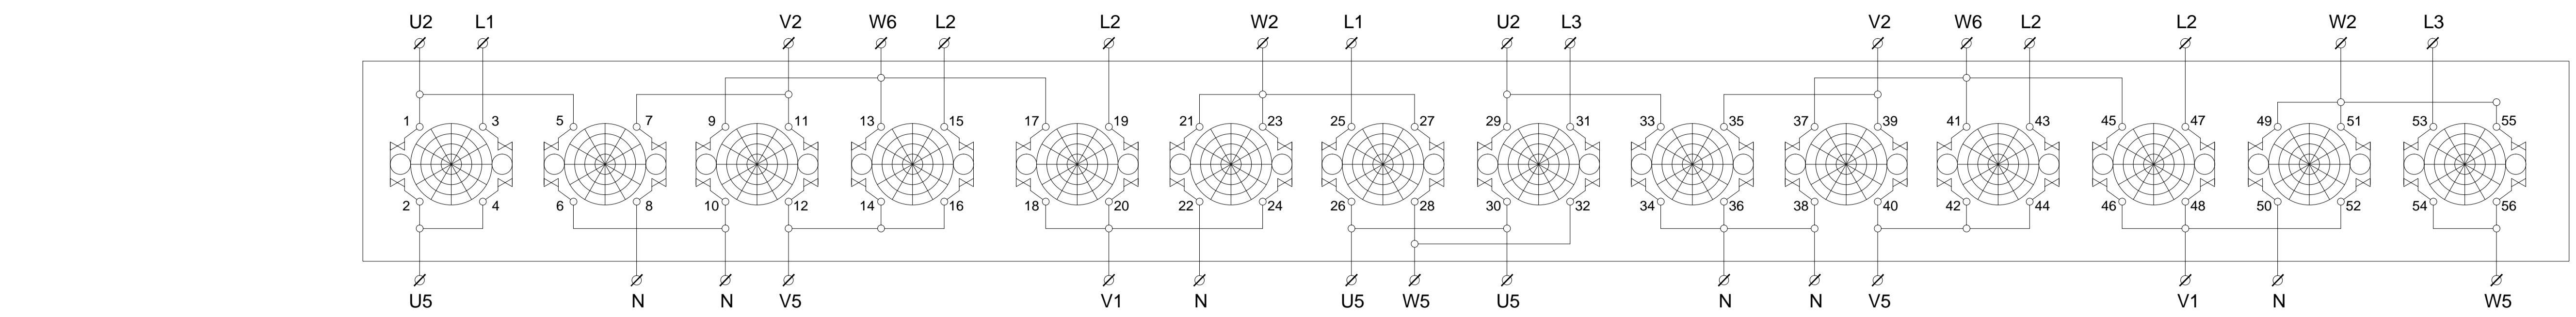

Item	Name	Date	Item	Name	Date
Designer	3288	2022-11-07	Checked	0757	
Proofread	1278		Approved	0746	
Drq.No	1000035728A350SS		Sheet	3/3	Edition 1.0