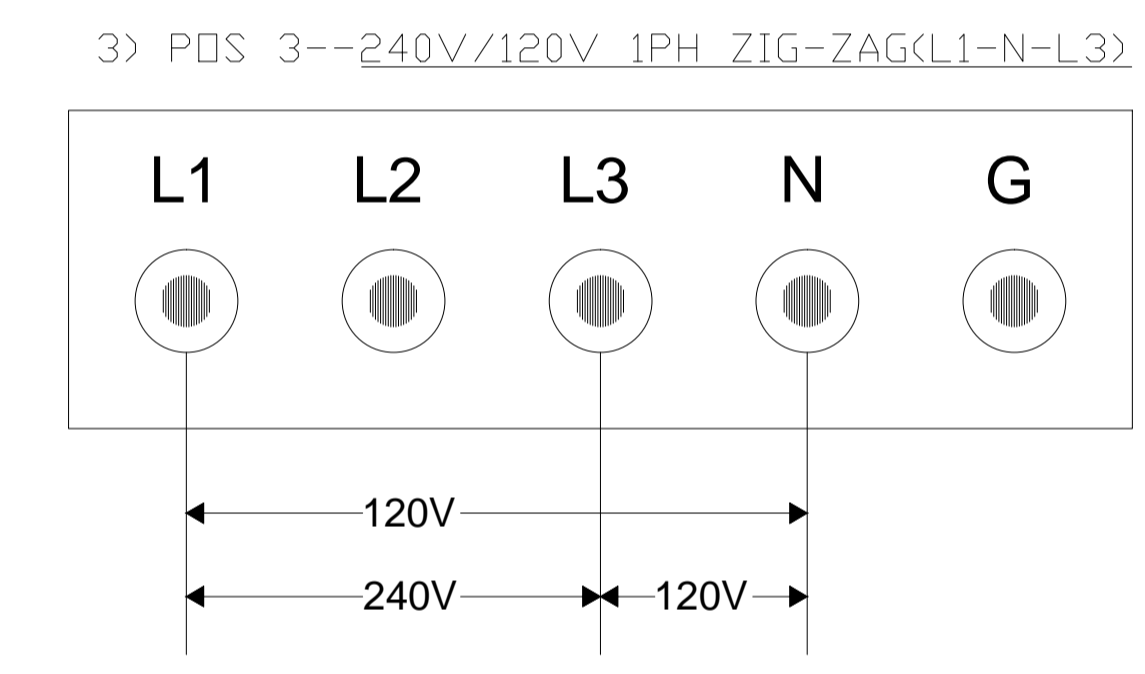

Item	Name	Date	Item	Name	Date
Designer	3288	2022-11-07	Checked	0757	
Proofread	1278		Approved	0746	
Drq.No	1000035728A350SS		Sheet	3/3	Edition 1.0