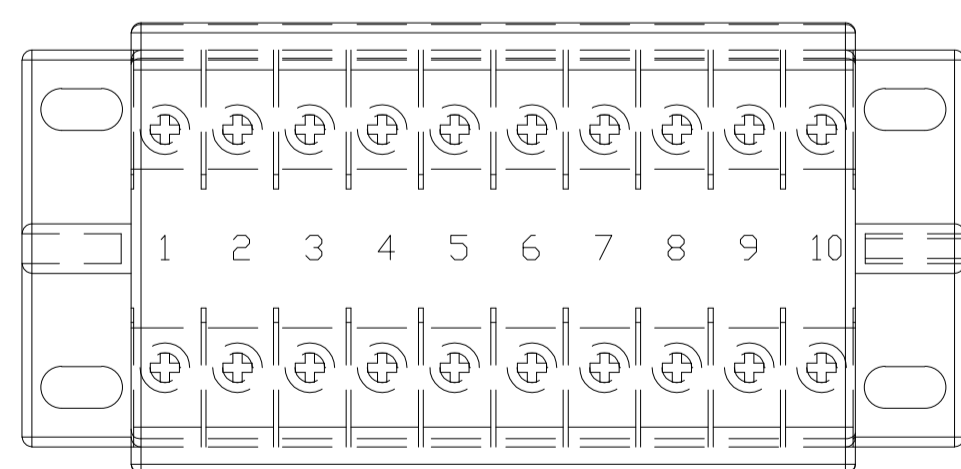

GEN-SET MODEL : A350SS
 ENGINE MODEL : DC13 084A
 CONTROLLER MODEL: DSE-7420MKII
 VOLTAGE: 208V 3P
 FERQUENCY: 60_Hz
 FULL LOAD CURRENT: 972_A

Item	Name	Date	Item	Name	Date
Designer	3288	2022-11-07	Checked	0757	
Proofread	1278		Approved	0746	
Drq.No	1000035728A350SS		Sheet	1/3	Edition 1.0

ECU C4001 CONNECTOR

WIRING NO.	TERMINAL NO.
88	1
00A	2
90	3
89	4
00B	5
72	6
73	7
86	8

ECU C4002 CONNECTOR

WIRING NO.	TERMINAL NO.
93	1
00C	2
92	3
/	4
00D	5
91	6

ECU C4071 CONNECTOR

WIRING NO.	TERMINAL NO.
94	1
00E	2
84	3
85	4

SW1: DC POWER SWITCH
 EMER.: EMERGENCY STOP
 ALT: ALTERNATOR
 SM: START MOTOR
 CB: CIRCUIT BREAKER
 AVR: AUTOMATIC VOLTAGE REGULATOR
 ATS: AUTOMATIC TRANSFER SWITCH

Item	Name	Date	Item	Name	Date
Designer	3288	2022-11-07	Checked	0757	
Proofread	1278		Approved	0746	
Dwg.No	1000035728A350SS		Sheet	2/3	Edition 1.0