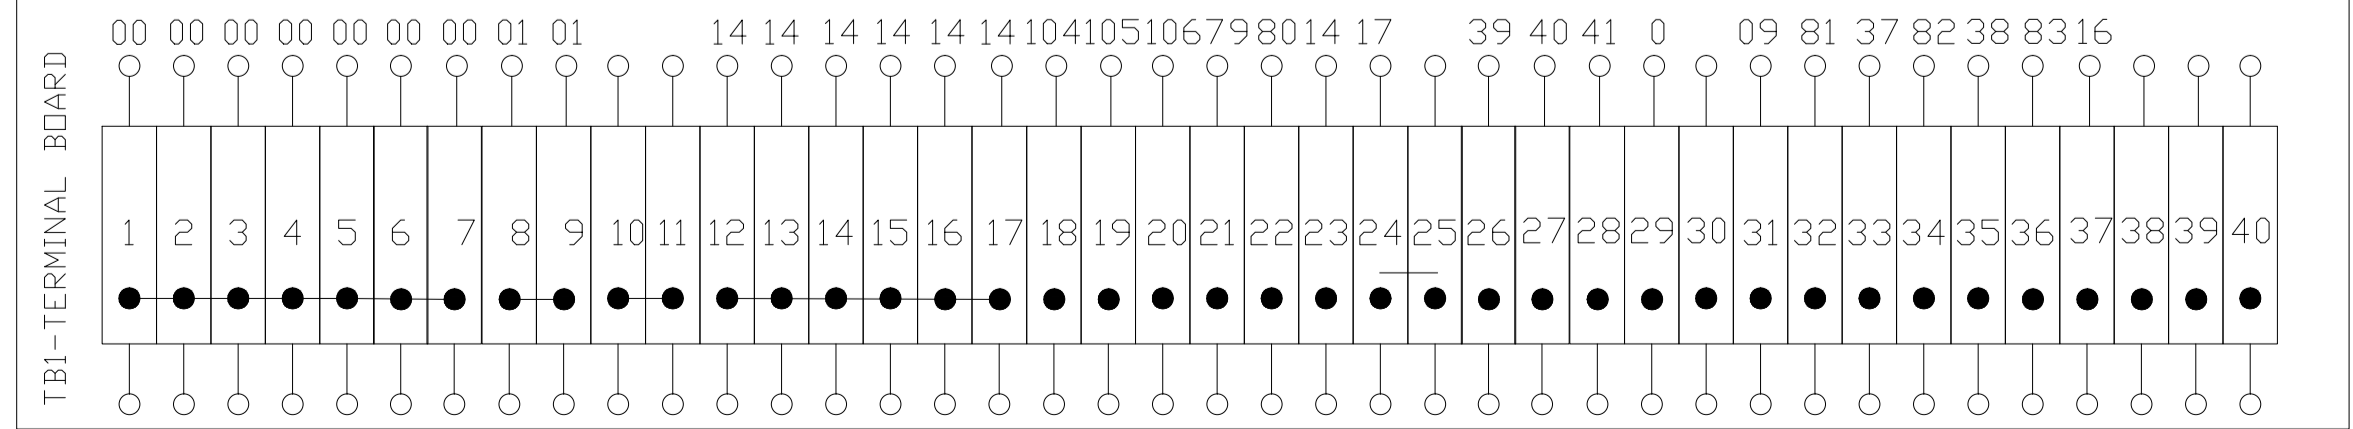

GEN-SET MODEL : A350SS
 ENGINE MODEL : DC13 084A
 CONTROLLER MODEL: DSE-7420MKII
 VOLTAGE: 208V 3P
 FERQUENCY: 60_Hz
 FULL LOAD CURRENT: 972_A

Item	Name	Date	Item	Name	Date
Designer	3288	2022-11-07	Checked	0757	
Proofread	1278		Approved	0746	
Drq.No	1000035728A350SS		Sheet	1/3	Edition 1.0

ECU C4001 CONNECTOR

WIRING NO.	TERMINAL NO.
88	1
00A	2
90	3
89	4
00B	5
72	6
73	7
86	8

ECU C4002 CONNECTOR

WIRING NO.	TERMINAL NO.
93	1
00C	2
92	3
/	4
00D	5
91	6

ECU C4071 CONNECTOR

WIRING NO.	TERMINAL NO.
94	1
00E	2
84	3
85	4

SW1: DC POWER SWITCH
 EMER.: EMERGENCY STOP
 ALT: ALTERNATOR
 SM: START MOTOR
 CB: CIRCUIT BREAKER
 AVR: AUTOMATIC VOLTAGE REGULATOR
 ATS: AUTOMATIC TRANSFER SWITCH

Item	Name	Date	Item	Name	Date
Designer	3288	2022-11-07	Checked	0757	
Proofread	1278		Approved	0746	
Dwg.No	1000035728A350SS		Sheet	2/3	Edition 1.0