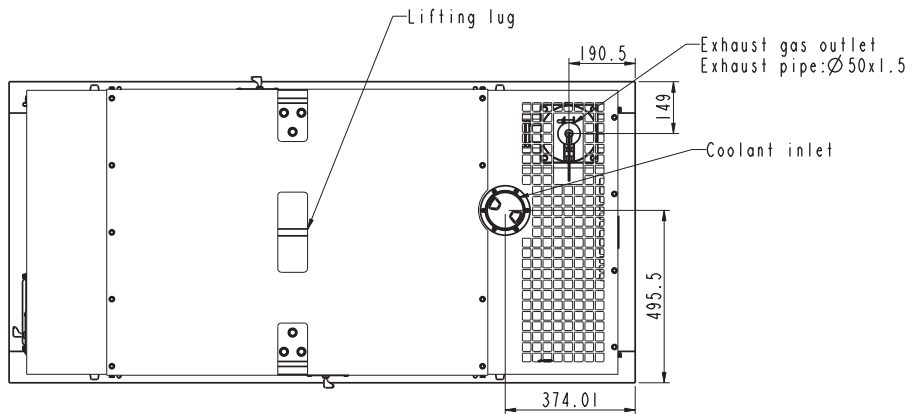

1:20

DIMENSIONS mm	LxWxH	FUEL TANK CAPACITY L	DRY WEIGHT kg
1800X865X1278		110	704

Appellation	Sound-proof type generator set	Edition:	FIRST ANGLE PROJECTION
Drg.No.	1000035624	A	
Designer: 0628	Collate: 0842	Auditing: 0717	
Material		Weight(Kg):740.92	Scale: 1:30
		Date:11-Mar-22 05:01:45 PM	
Technics:	Standardization:	Authorize:0717	Sheet: 1/2